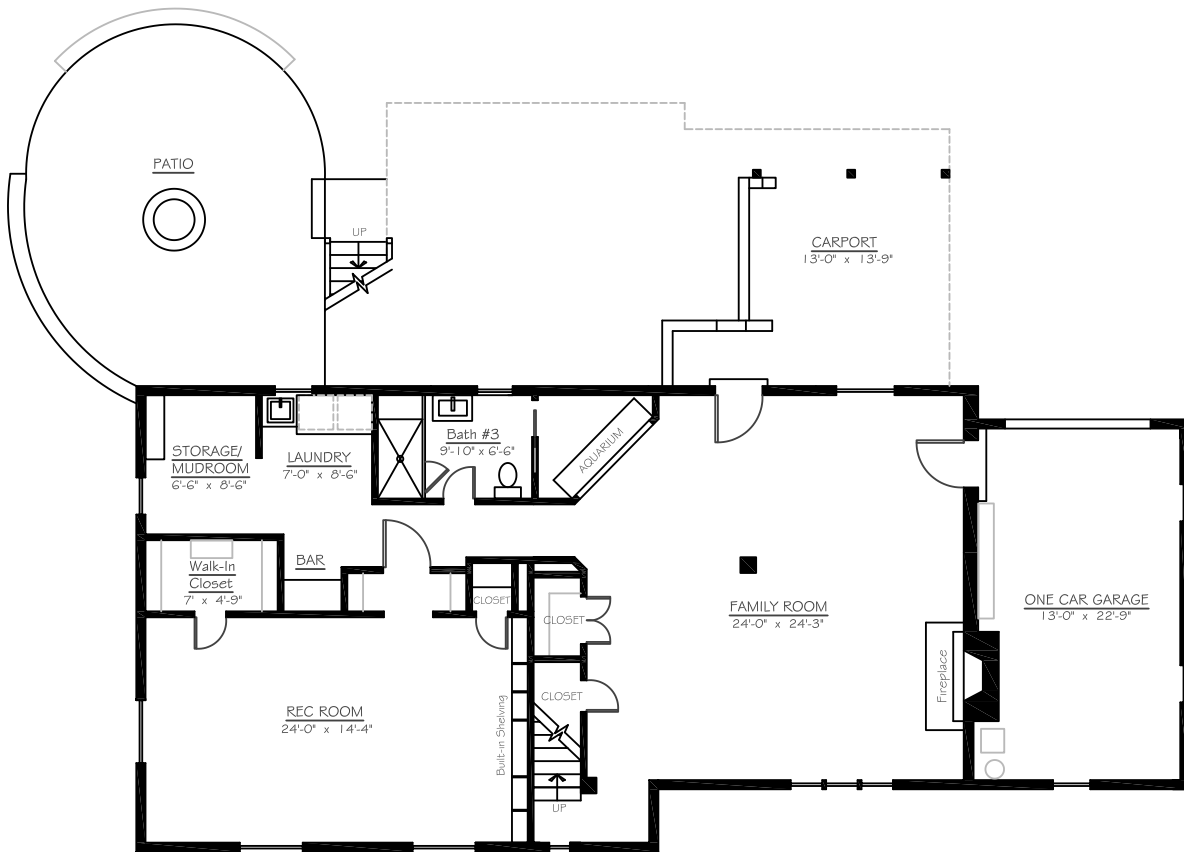

MAIN LEVEL

LOWER LEVEL

FLOOR PLANS

8902 Southwick Street, Fairfax, VA 22031